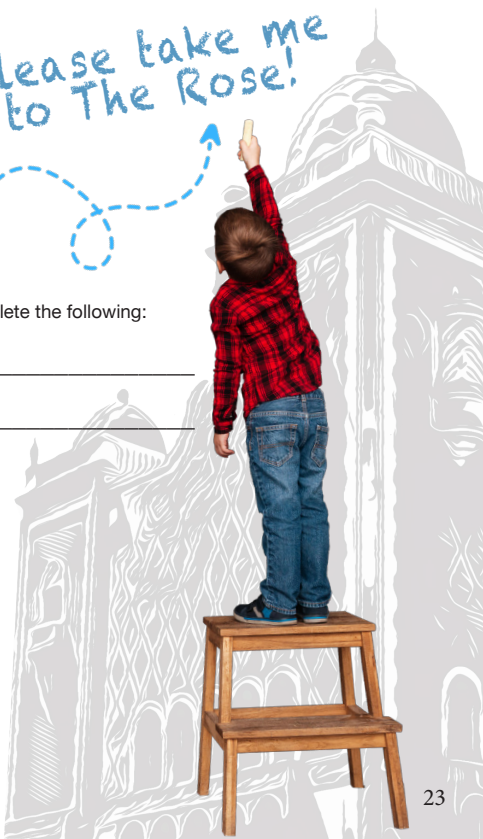

Become a Rose Member

PLEASE COMPLETE THIS MEMBERSHIP FORM & RETURN IT TO:

The Rose Theater, 2001 Farnam Street, Omaha, NE 68102
Phone: (402) 345-4849 • Email info@rosetheater.org

First & Last Name _____
Email Address _____
Home Phone _____ Cell Phone _____
Street Address _____
City, State, Zip _____

SELECT YOUR MEMBERSHIP

NOTE: If you would like to purchase a Rose Membership as a gift, please contact The Rose Box Office at (402) 345-4849.

- ☐ Family Membership - $125 Per Family
- ☐ Family + Individual Membership - $155 Per Family
- ☐ Double Family Membership - $250 Per Family
- ☐ Patron Member - $450 Per Family ($325 tax deductible)

Patron members, please provide your family's name as you would like it to appear in our show programs:

Want to save the maximum amount and guarantee your seat? ACT NOW!

ADD PREMIUM EVENTS

Prices listed include your member discount.

Rudolph the Red-Nosed Reindeer

Select your show date/time : _____

Main Floor _____ seats x $30 = $ _____
(Regularly $37)

Balcony _____ seats x $25 = $ _____
(Regularly $32)

Charlie & the Chocolate Factory

Select your show date/time : _____

Main Floor _____ seats x $30 = $ _____
(Regularly $37)

Balcony _____ seats x $25 = $ _____
(Regularly $32)

TOTAL IT UP

$ _____ Membership
$ _____ Premium Events (optional)
$ _____ Donation (optional)
$ _____ TOTAL

Please take me
to The Rose!

Please make checks payable to The Rose Theater or complete the following:

Card # _____

Exp. ____ / ____ CVC _____

The Rose Theater
2001 Farnam Street, Omaha, NE 68102